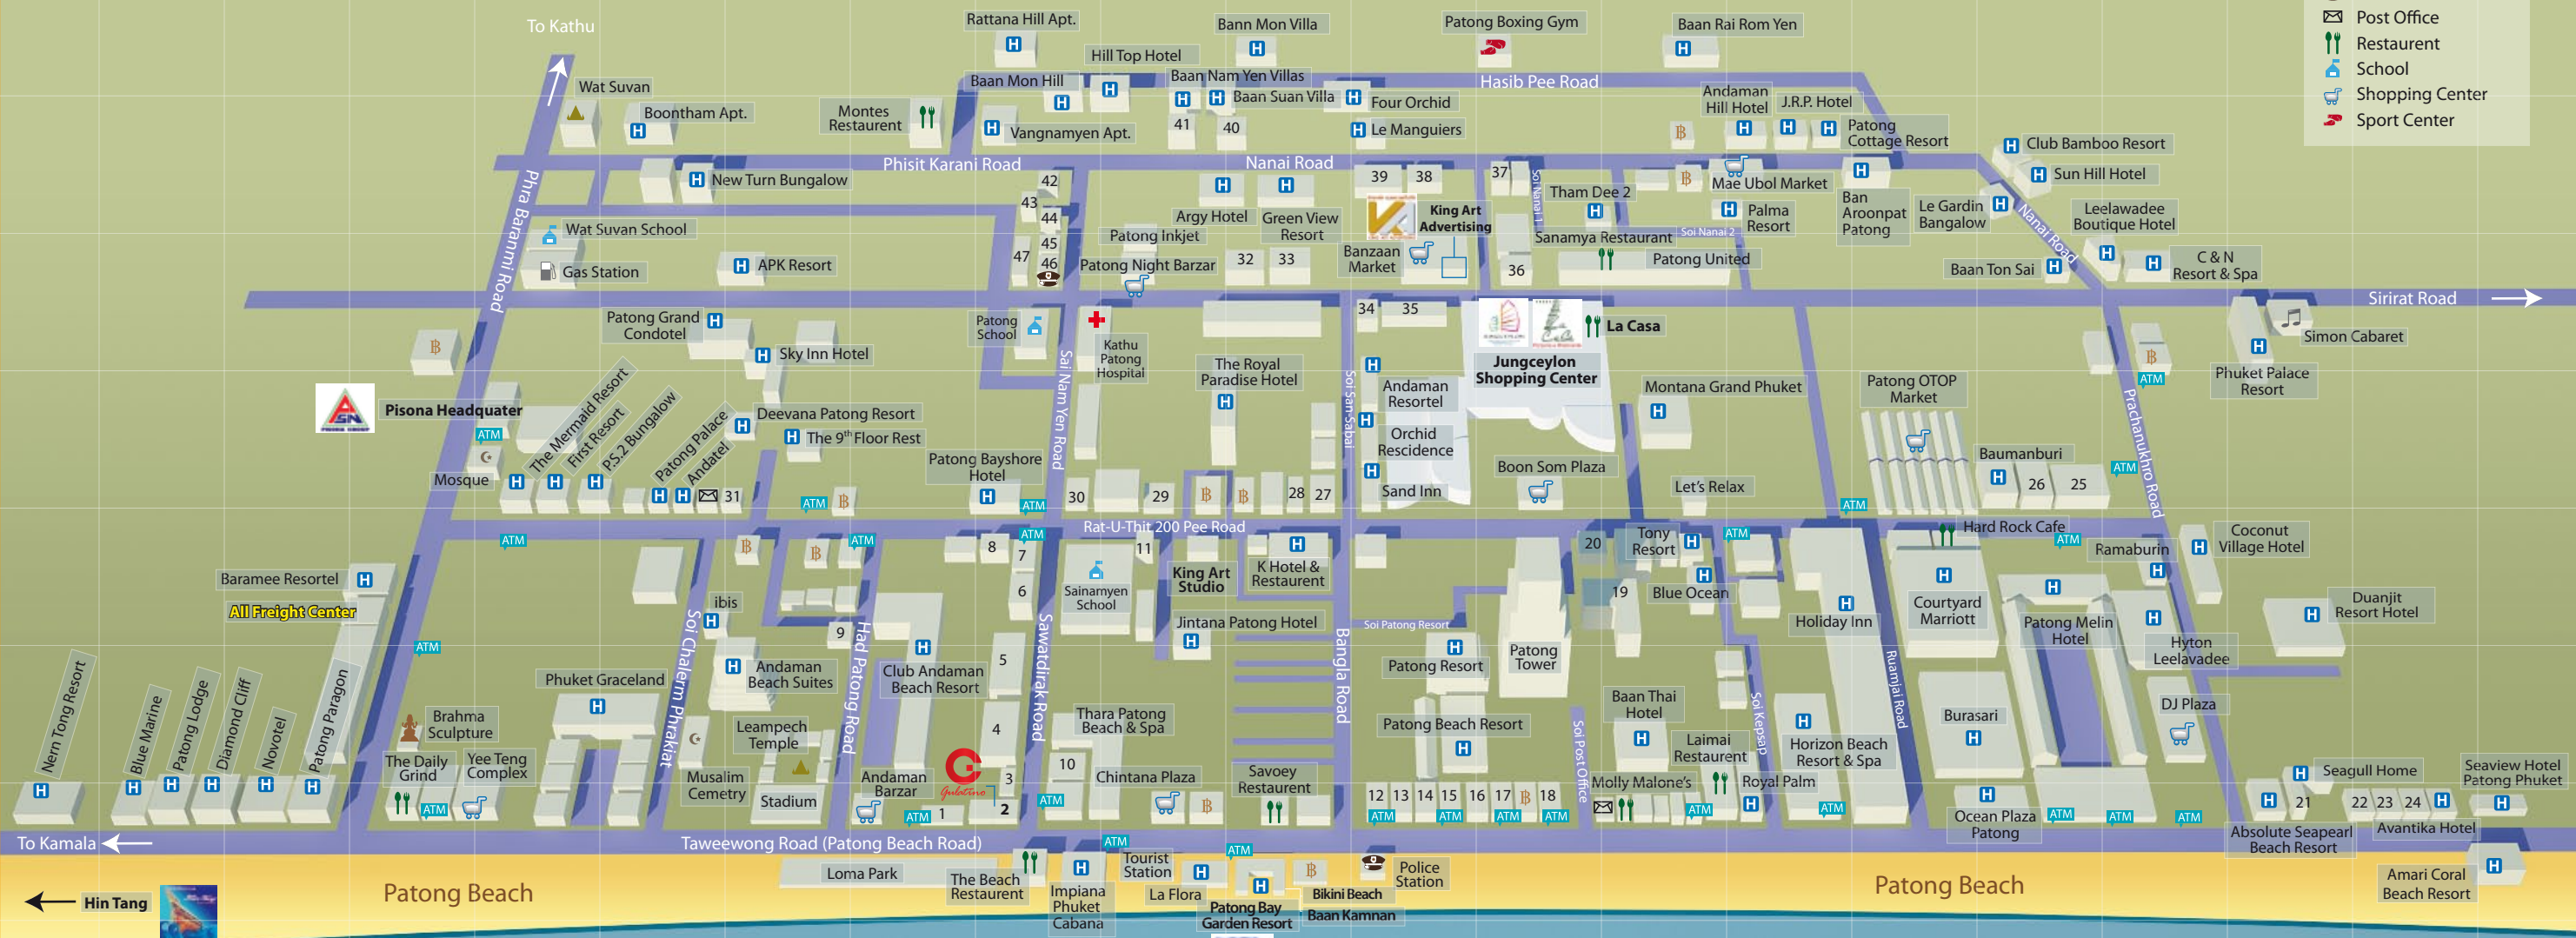

- 1. Clublime Restaurant
- 2. **Gulatino**
- 3. Rayaburi Hotel
- 4. Royal Phawadee Village
- 5. Patong Pearl Hotel
- 6. Rangrong Resort
- 7. Sopita Hotel
- 8. Play House Restaurant
- 9. Aspery Hotel
- 10. Sala Thai Resort
- 11. Tiger Inn Hotel Restaurant
- 12. Tropica Bangalow
- 13. Patong Seafood
- 14. Patong Inn
- 15. Banana Discotheque
- 16. Bai Tong Restaurant
- 17. Wealthy Gems
- 18. World Gems
- 19. Sea Sun Sand Resort
- 20. Christin Massage
- 21. The Bliss
- 22. Patong Swiss Hotel
- 23. Baan Boa Resort
- 24. Rayaburi Beach Club
- 25. Dr. V Clinic
- 26. Mercure Patong Phuket
- 27. Rock City
- 28. Baya Night Club
- 29. Azzurro Village Hotel
- 30. Bel Aire Resort Phuket
- 31. Nicky's handle Bar
- 32. Likit Plaza
- 33. Phuket Villa Patong Beach
- 34. Chang Club Hotel
- 35. Bangla Boxing Stadium
- 36. Baan Zaan Plaza
- 37. Chang Guest House
- 38. Arimana Hotel
- 39. Ban Kaseamsarp
- 40. Kellys Hotel
- 41. Royal Crown Hotel
- 42. World Bungy Jump
- 43. Patong Thai Boxing
- 44. Rock & Bowl
- 45. Telephone Organization
- 46. Police Station
- 47. Patong Municipality

- ATM
- Bank
- Brahma Sculpture
- Buddhist Temple
- Entertainment
- Gas Station
- Hospital
- Hotel
- Mosque
- Police Station
- Post Office
- Restaurant
- School
- Shopping Center
- Sport Center

Patong Map